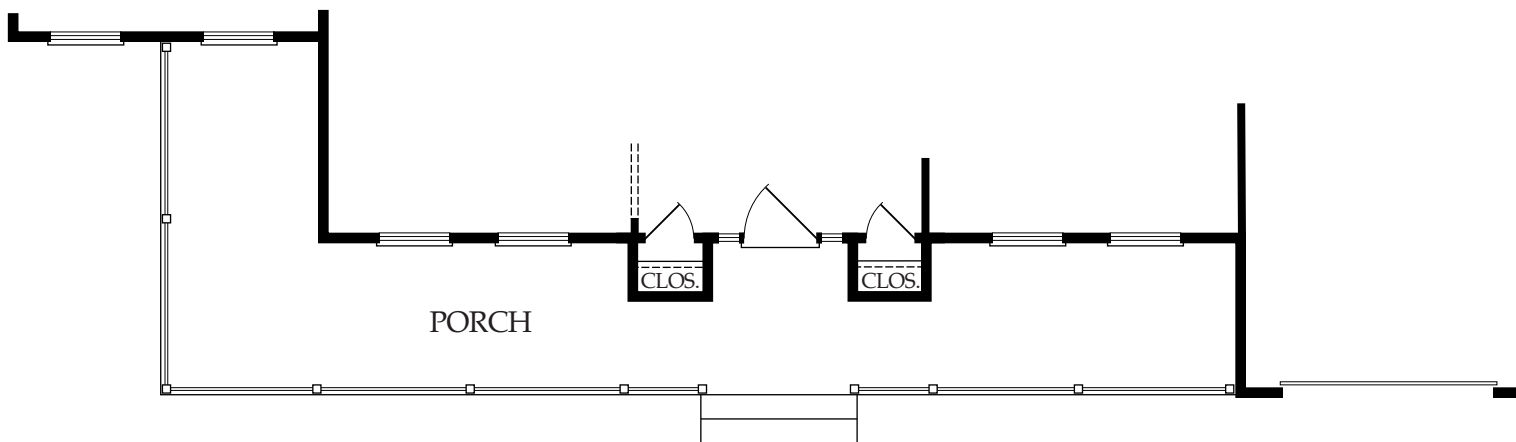

BENTON FIRST FLOOR PLAN

OPTIONAL BAY WINDOWS

OPTIONAL SUNROOM

P.O. Box 188, Clarksburg, Maryland 20871
Phone- 301.916.1007 Fax- 301.916.4320

Illustrations are artist's concepts only and may vary in detail from plans, specifications, and as built conditions. Illustrations may show optional items, please see Sales Manager for details.

www.allenroybuilders.com

BENTON OPTIONAL SIDE-LOAD GARAGE

BENTON OPTIONAL FULL WRAP AROUND PORCH

P.O. Box 188, Clarksburg, Maryland 20871
Phone- 301.916.7664 Fax- 301.916.4320

Illustrations are artist's concepts only and may vary in detail from plans, specifications, and as built conditions. Illustrations may show optional items, please see Sales Manager for details.