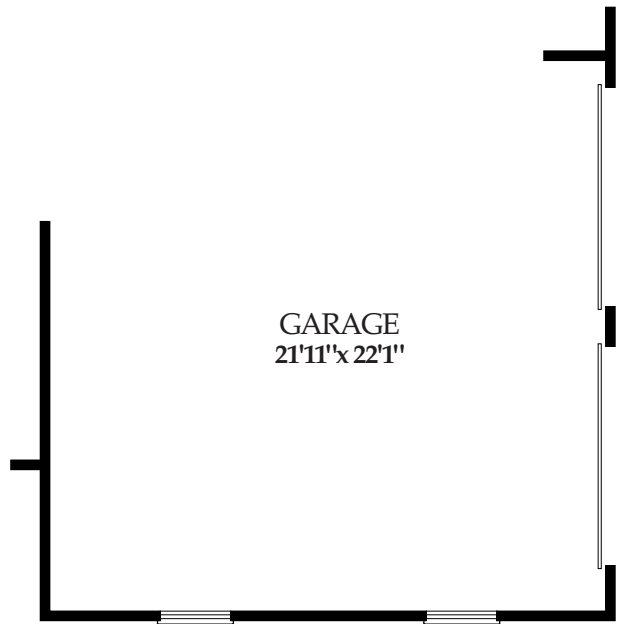

BENTON FIRST FLOOR PLAN

OPTIONAL BAY WINDOWS

OPTIONAL SUNROOM

P.O. Box 188, Clarksburg, Maryland 20871
Phone- 301.916.1007 Fax- 301.916.4320

Illustrations are artist's concepts only and may vary in detail from plans, specifications, and as built conditions. Illustrations may show optional items, please see Sales Manager for details.

www.allenroybuilders.com

BENTON OPTIONAL SIDE-LOAD GARAGE

BENTON OPTIONAL FULL WRAP AROUND PORCH

P.O. Box 188, Clarksburg, Maryland 20871
Phone- 301.916.7664 Fax- 301.916.4320

Illustrations are artist's concepts only and may vary in detail from plans, specifications, and as built conditions. Illustrations may show optional items, please see Sales Manager for details.