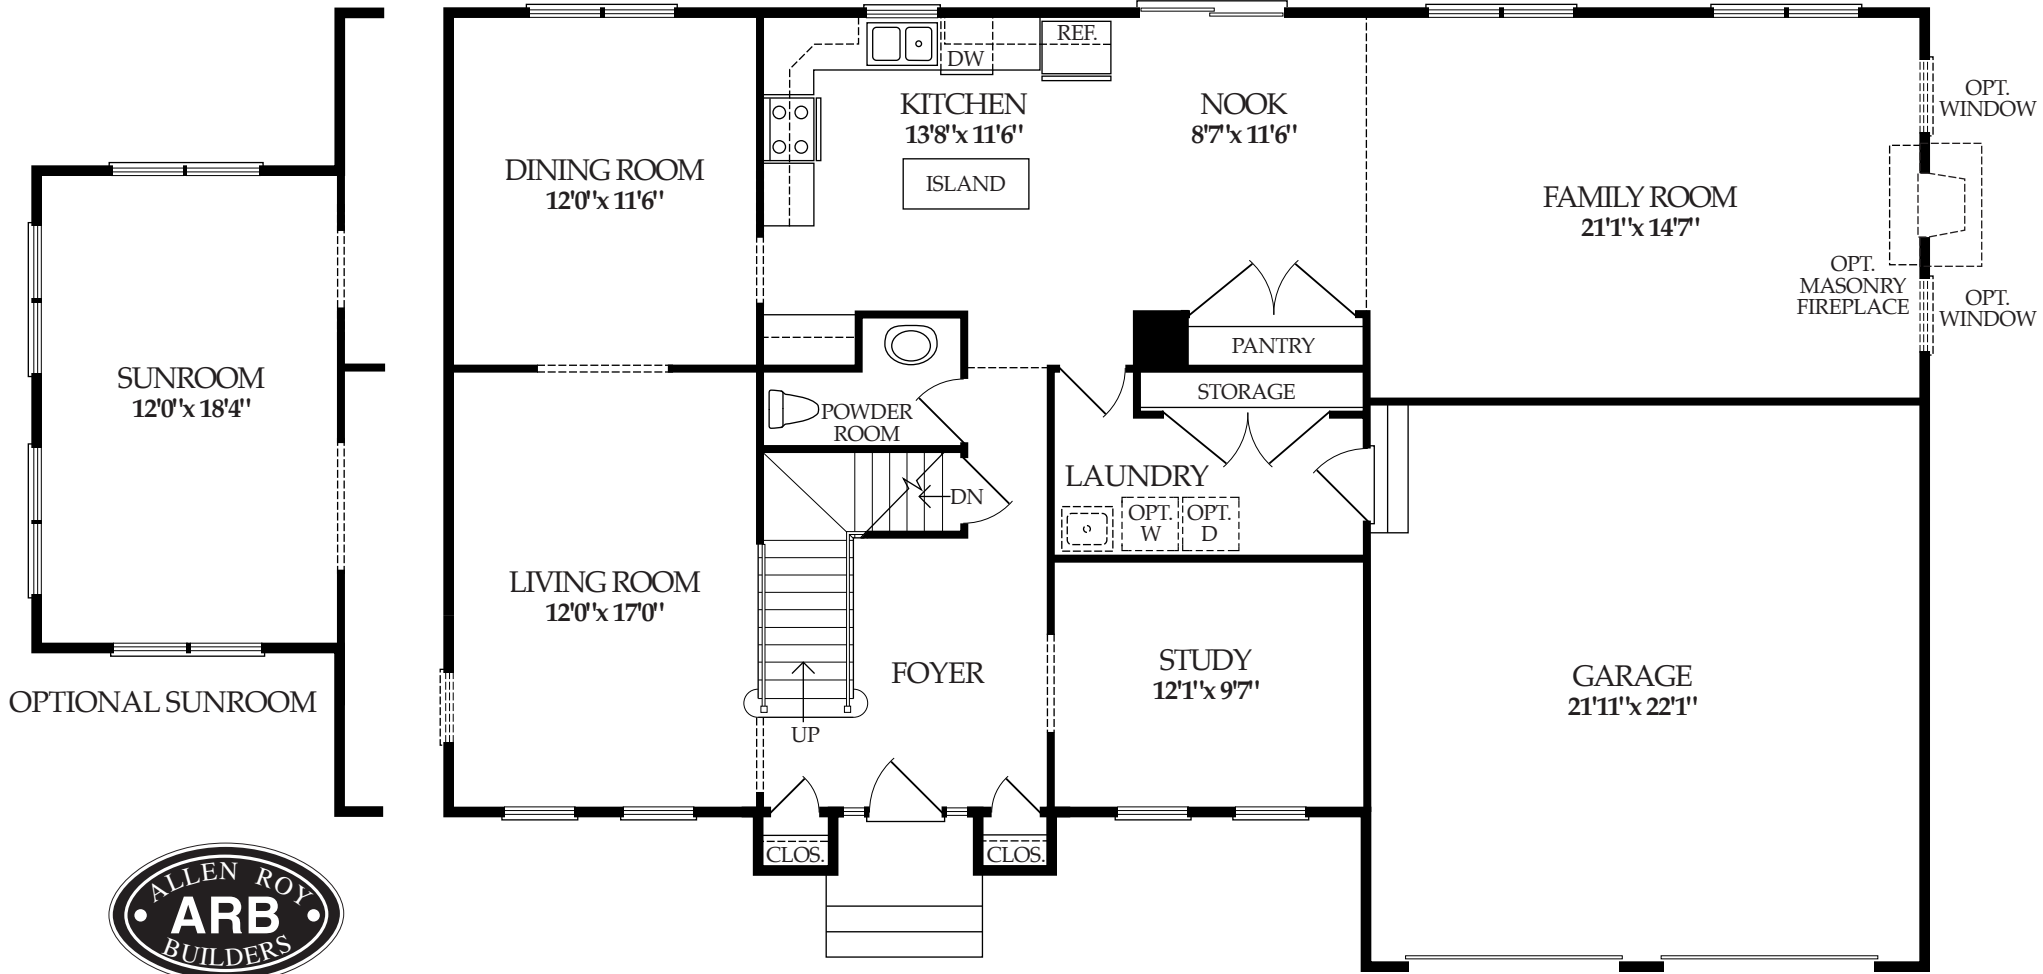

BENTON FIRST FLOOR PLAN

OPTIONAL BAY WINDOWS

OPTIONAL SUNROOM

P.O. Box 188, Clarksburg, Maryland 20871
Phone- 301.916.1007 Fax- 301.916.4320

Illustrations are artist's concepts only and may vary in detail from plans, specifications, and as built conditions. Illustrations may show optional items, please see Sales Manager for details.

www.allenroybuilders.com

BENTON OPTIONAL SIDE-LOAD GARAGE

BENTON OPTIONAL FULL WRAP AROUND PORCH

P.O. Box 188, Clarksburg, Maryland 20871
Phone- 301.916.7664 Fax- 301.916.4320

Illustrations are artist's concepts only and may vary in detail from plans, specifications, and as built conditions. Illustrations may show optional items, please see Sales Manager for details.