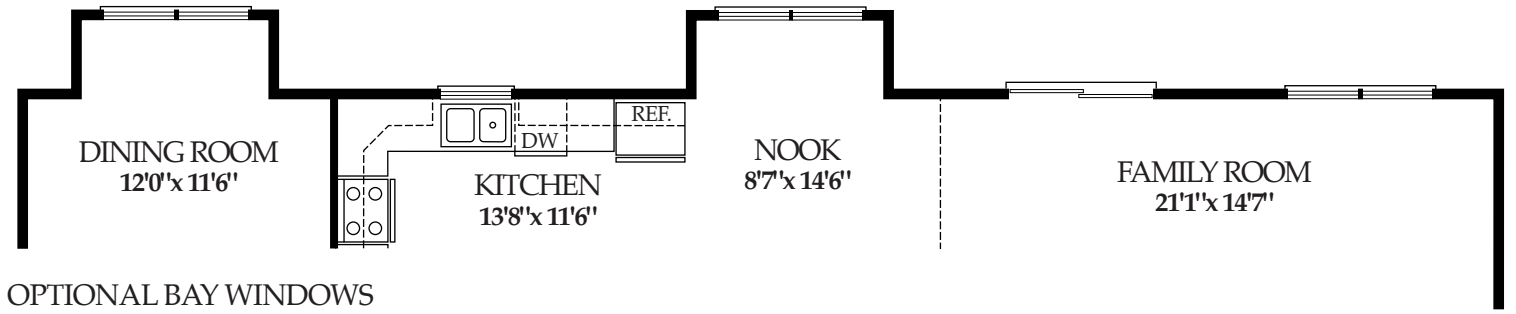

BENTON FIRST FLOOR PLAN

OPTIONAL BAY WINDOWS

OPTIONAL SUNROOM

P.O. Box 188, Clarksburg, Maryland 20871
Phone- 301.916.1007 Fax- 301.916.4320

Illustrations are artist's concepts only and may vary in detail from plans, specifications, and as built conditions. Illustrations may show optional items, please see Sales Manager for details.